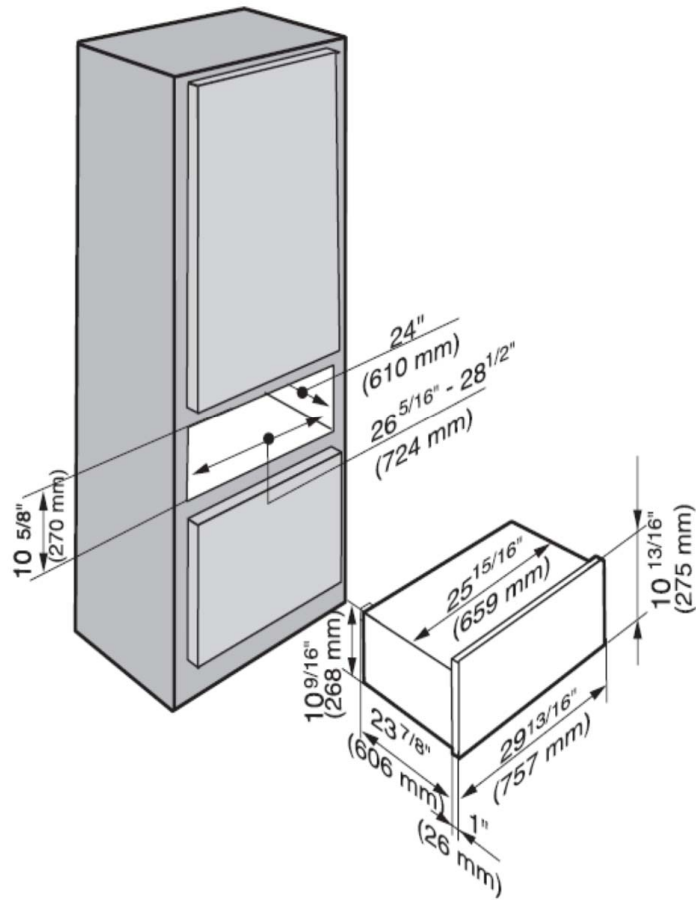

PureLine 30" Warming Drawer ESW 6880 OBSW

INSTALLATION SPECIFICATIONS

Solo Install