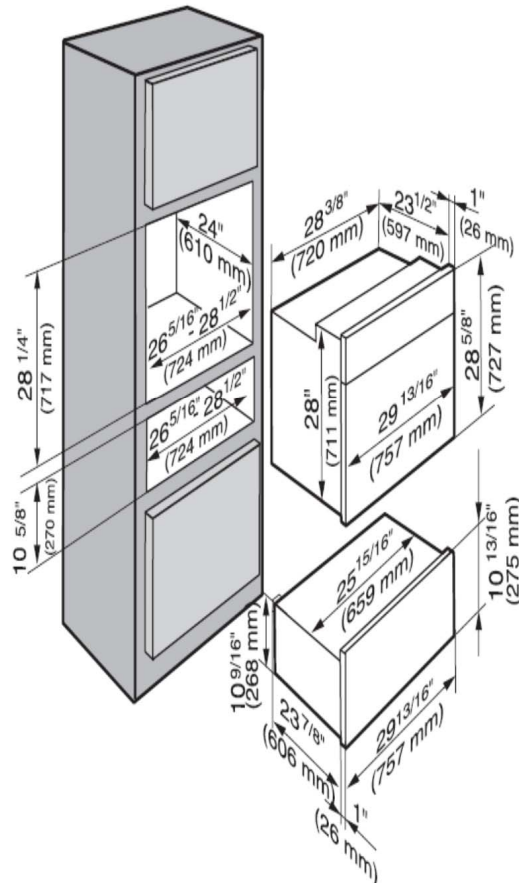

### SPECIFICATIONS

ESW 6880 OBSW - Item # 30688022USA

Overall Unit Width - Excluding Fascia Dimension	25 <sup>15</sup> / <sub>16</sub> " (659 mm)
Overall Height - Excluding Fascia Dimension	10 <sup>9</sup> / <sub>16</sub> " (268 mm)
Overall Depth - Excluding Fascia Dimension	23 <sup>7</sup> / <sub>8</sub> " (606 mm)
Overall Fascia Dimensions	29 <sup>13</sup> / <sub>16</sub> " (757 mm) W x 10 <sup>13</sup> / <sub>16</sub> " (275 mm) H x 1" (26 mm) D

#### Shipping

Shipping Weight	70 lbs
Shipping Dimensions	32 <sup>7</sup> / <sub>8</sub> " W x 14 <sup>3</sup> / <sub>8</sub> " H x 29 <sup>7</sup> / <sub>8</sub> " L

## INSTALLATION SPECIFICATIONS

Solo Install

Install with 30" Oven

## INSTALLATION SPECIFICATIONS

Side View

Side View with Oven