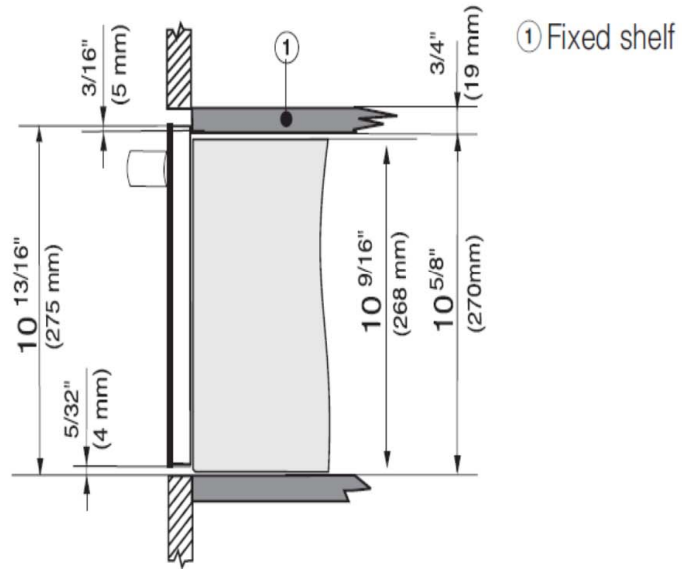

### SPECIFICATIONS

ESW 6880 OBSW - Item # 30688022USA

Overall Unit Width - Excluding Fascia Dimension	25 <sup>15</sup> / <sub>16</sub> " (659 mm)
Overall Height - Excluding Fascia Dimension	10 <sup>9</sup> / <sub>16</sub> " (268 mm)
Overall Depth - Excluding Fascia Dimension	23 <sup>7</sup> / <sub>8</sub> " (606 mm)
Overall Fascia Dimensions	29 <sup>13</sup> / <sub>16</sub> " (757 mm) W x 10 <sup>13</sup> / <sub>16</sub> " (275 mm) H x 1" (26 mm) D

## INSTALLATION SPECIFICATIONS

Solo Install

Install with 30" Oven

## INSTALLATION SPECIFICATIONS

Side View

Side View with Oven