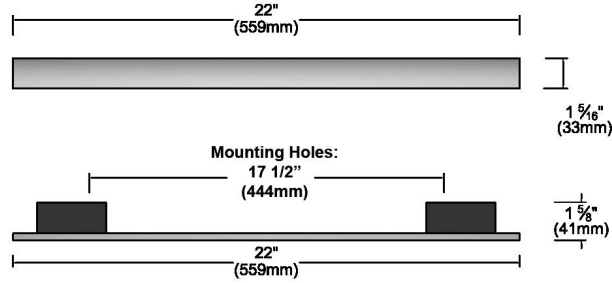

HANDLE SPECIFICATIONS