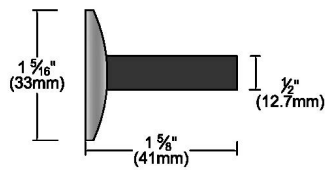

HANDLE SPECIFICATIONS